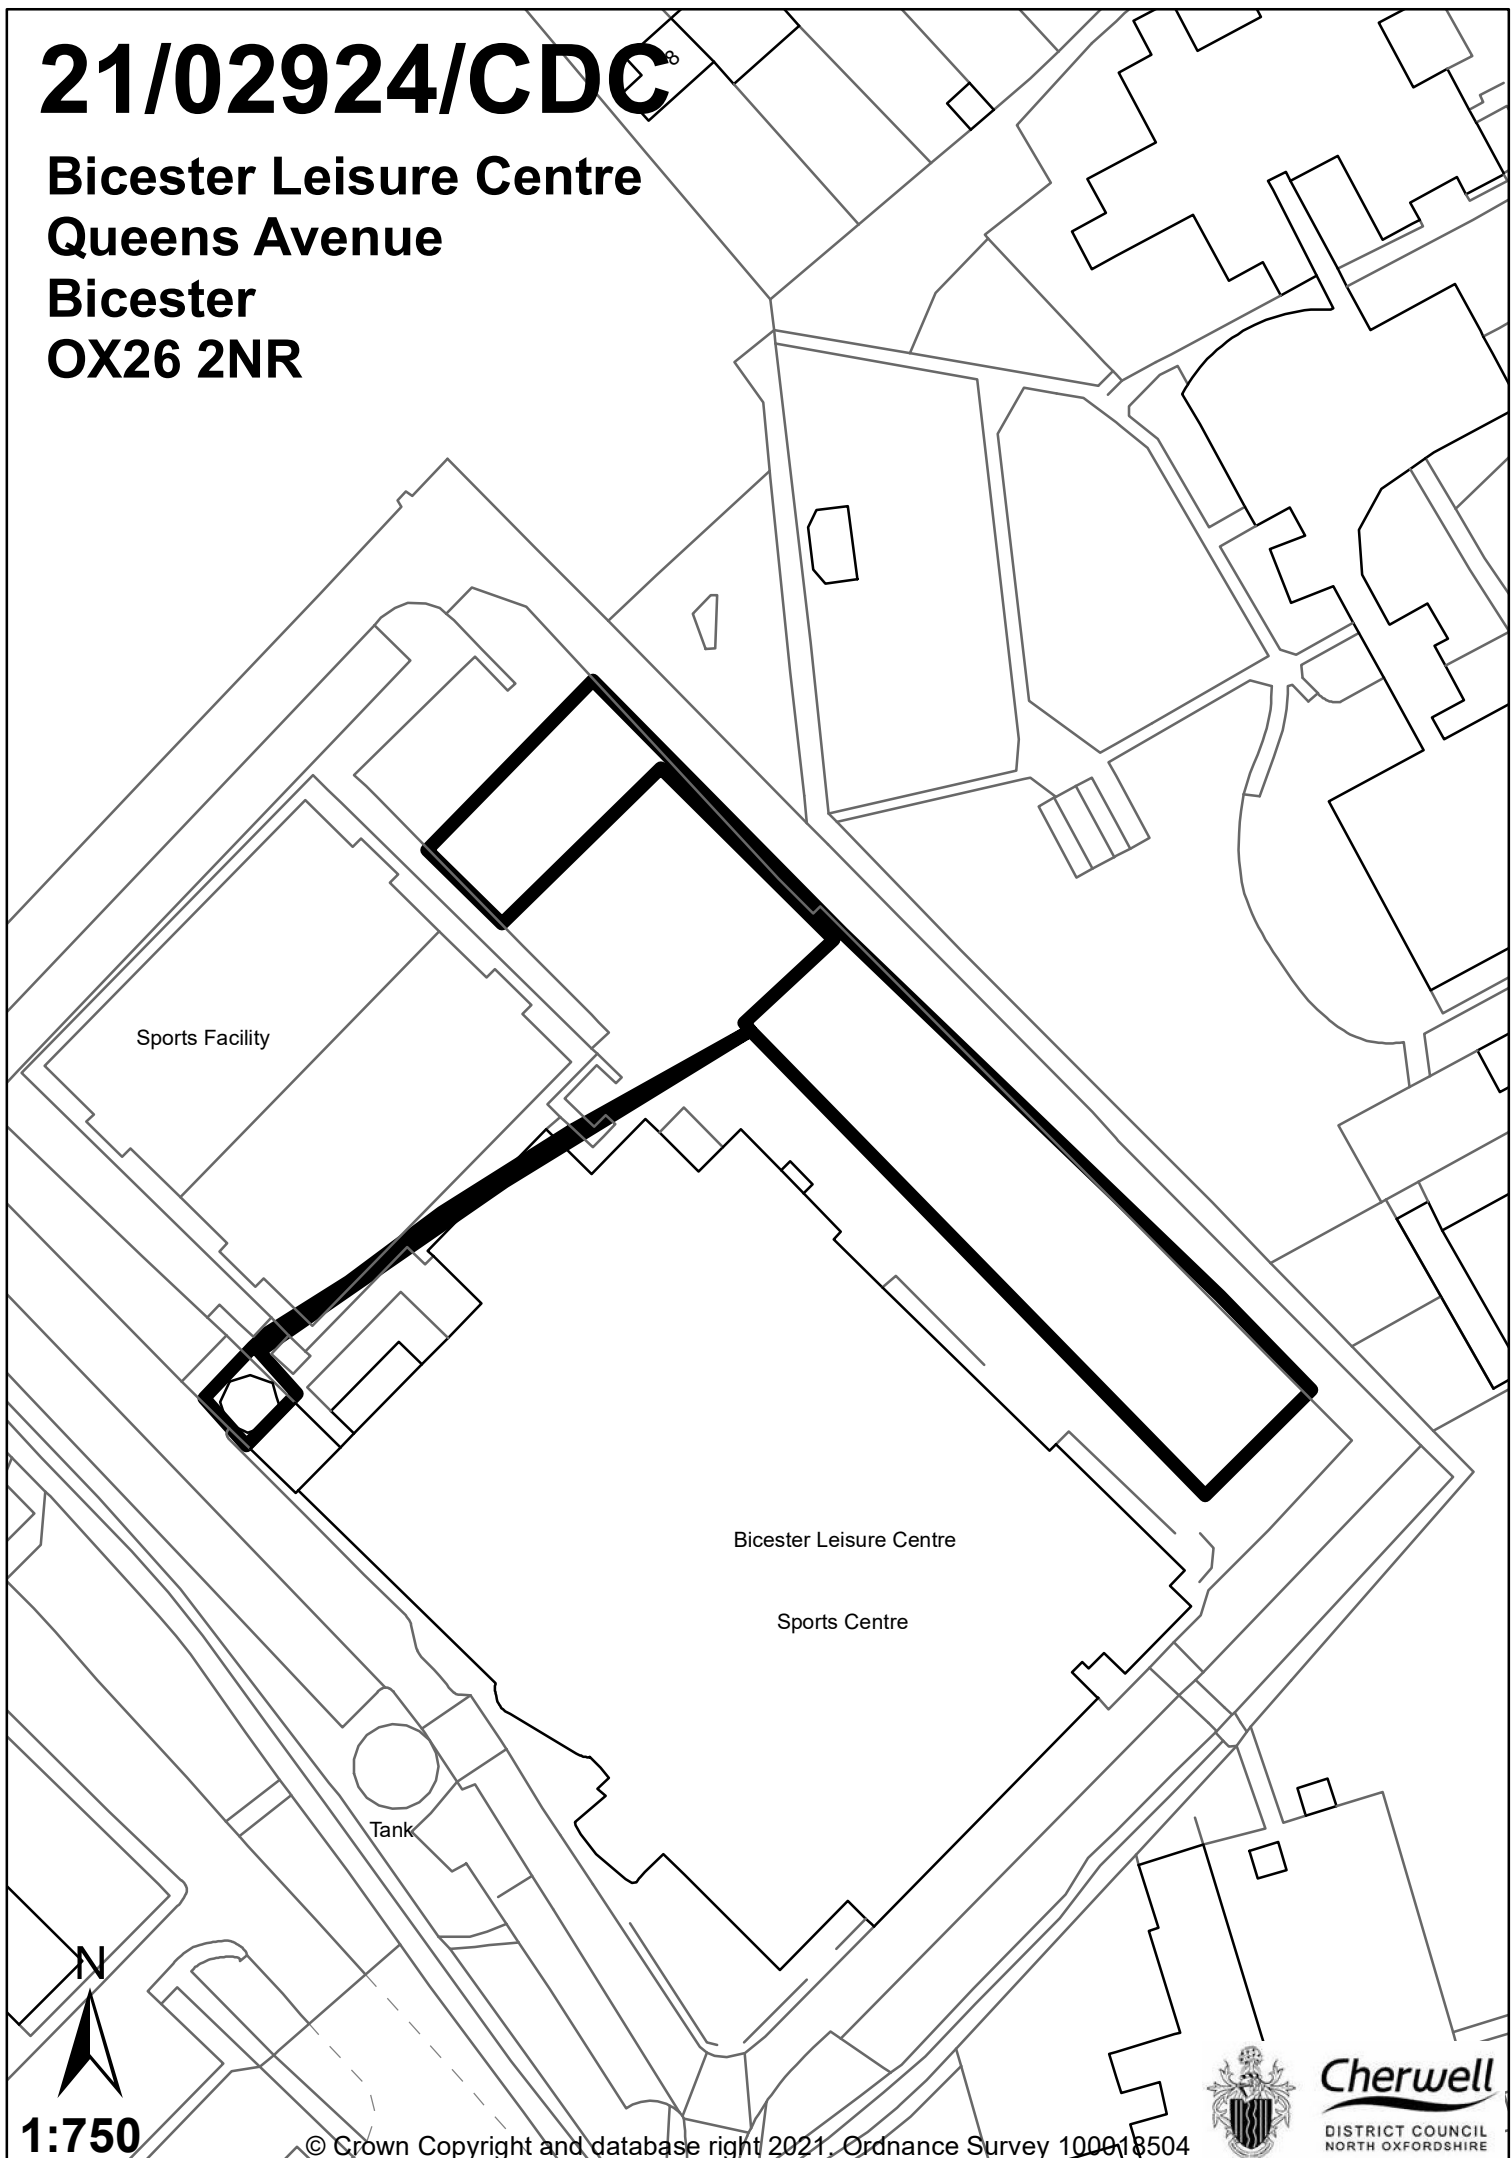

21/02924/CDC

**Bicester Leisure Centre
Queens Avenue
Bicester
OX26 2NR**

Sports Facility

Bicester Leisure Centre

Sports Centre

Tank

N

1:750

© Crown Copyright and database right 2021. Ordnance Survey 100018504

Cherwell
DISTRICT COUNCIL
NORTH OXFORDSHIRE